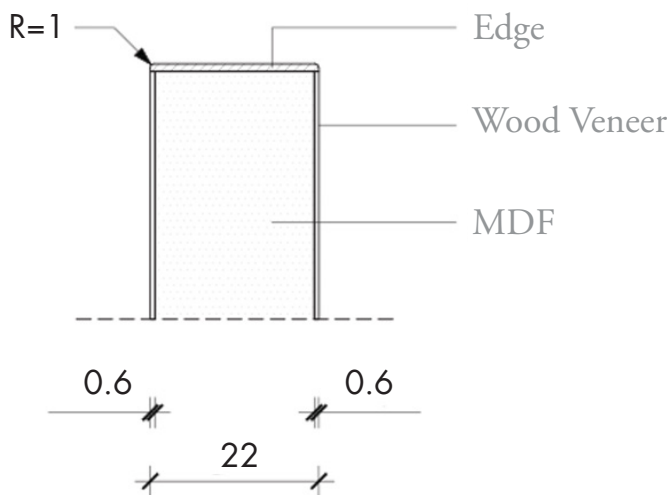

ROVERE SMOKED

ANVUW-12

alta
by 

FEATURES

Material: Wood Veneer

Panel Core: 22mm MDF (medium density fiberboard, class E1)

Exterior Material: 0.5mm wood veneer (European Oak, European Walnut, and Wenge)

Exterior Finish: Matte finish with UV - Oil lacquer